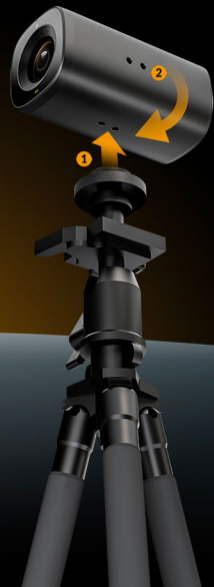

## HDMI Out

Enhance connectivity with HDMI output for professional switchers or additional displays.

## USB Out

Effortlessly capture and stream directly to a computer via the camera's USB Type-C connection.

# Landscape and Portrait Orientation

The camera comes with mounting holes for both landscape and portrait orientations, supporting landscape and portrait shooting without rotating the lens. It also supports image mirroring and flipping.